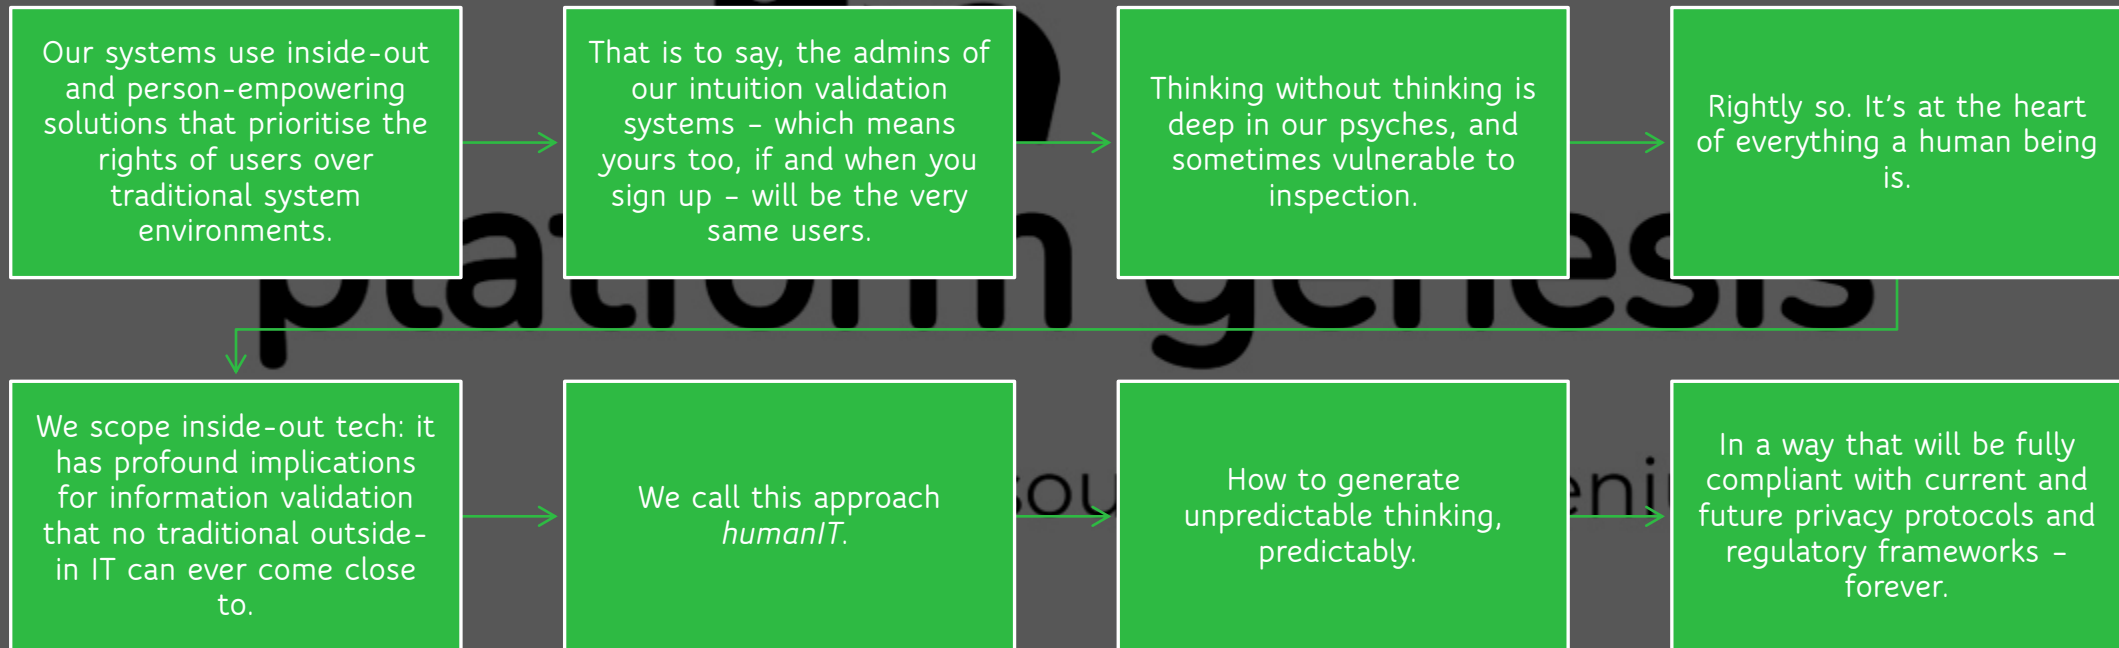

# What does it do?

This will make it possible to profitably share existing organisational intuition and high-level domain expertise up & down and across your hierarchies.

# What's so special about *platform genesis*?

---

We scope inside-out tech: it has profound implications for information validation that no traditional outside-in IT can ever come close to.

We call this approach humanIT.

How to generate unpredictable thinking, predictably.

In a way that will be fully compliant with current and future privacy protocols and regulatory frameworks – forever.

# Summary: What's so special about *platform genesis*?